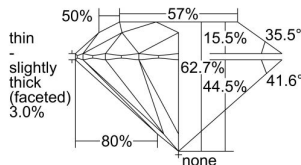

GIA®

FACSIMILE

GIA REPORT 2194686064

Verify this report at gia.edu

GIA DIAMOND DOSSIER®

March 25, 2015
GIA Report Number 2194686064
Shape and Cutting Style ..... Round Brilliant
Measurements ..... 5.67 - 5.72 x 3.57 mm

GRADING RESULTS

Carat Weight ..... 0.70 carat
Color Grade ..... D
Clarity Grade VVS1
Cut Grade ..... Very Good

ADDITIONAL GRADING INFORMATION

Polish ..... Excellent
Symmetry ..... Very Good
Fluorescence ..... Medium Blue
Clarity Characteristics ..... Pinpoint
Inscription(s): GIA 2194686064

PROPORTIONS

Profile to actual proportions

GRADING SCALES

GIA COLOR SCALE

COLOURLESS	D
	E
	F
	G
	H
	I
	J
NEAR COLOURLESS	K
	L
Faint	M
	N
	O
	P
Very Light	Q
	R
	S
	T
	U
	V
Light	W
	X
	Y
	Z

GIA CLARITY SCALE

FLAWLESS	VERY VERY SLIGHTLY INCLUDED	VVS₁	
			VVS₂
INTERNALLY FLAWLESS	VERY SLIGHTLY INCLUDED	VS₁	
		VS₂	
SLIGHTLY INCLUDED	INCLUDED	SI₁	
		SI₂	
POOR		I₁	
		I₂	
		I₃	

GIA CUT SCALE

EXCELLENT
VERY GOOD
GOOD
FAIR
POOR