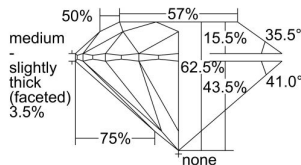

GIA®

FACSIMILE

GIA REPORT 2186674357

Verify this report at gia.edu

GIA DIAMOND DOSSIER®

December 01, 2014
GIA Report Number 2186674357
Shape and Cutting Style ..... Round Brilliant
Measurements ..... 5.33 - 5.37 x 3.34 mm

GRADING RESULTS

Carat Weight ..... 0.59 carat
Color Grade ..... F
Clarity Grade S11
Cut Grade ..... Excellent

ADDITIONAL GRADING INFORMATION

Polish ..... Excellent
Symmetry ..... Excellent
Fluorescence ..... None
Clarity Characteristics ..... Cloud, Feather
Inscription(s): GIA 2186674357

PROPORTIONS

Profile to actual proportions