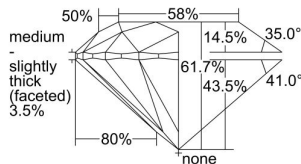

GIA®

FACSIMILE

GIA REPORT 6177024761

Verify this report at gia.edu

GIA DIAMOND DOSSIER®

March 02, 2015
GIA Report Number 6177024761
Shape and Cutting Style ..... Round Brilliant
Measurements ..... 5.09 - 5.12 x 3.15 mm

GRADING RESULTS

Carat Weight ..... 0.50 carat
Color Grade ..... F
Clarity Grade S11
Cut Grade ..... Excellent

ADDITIONAL GRADING INFORMATION

Polish ..... Excellent
Symmetry ..... Excellent
Fluorescence ..... None
Clarity Characteristics ..... Feather
Inscription(s): GIA 6177024761

PROPORTIONS

Profile to actual proportions

GRADING SCALES

GIA COLOR SCALE	GIA CLARITY SCALE	GIA CUT SCALE	
D	FLAWLESS	EXCELLENT	
E	INTERNALLY FLAWLESS		
F		VVS₁	VERY GOOD
G	VVS₂		
H	VS₁	GOOD	
I	VS₂		
J	S1₁	FAIR	
K	S1₂		
L	I₁	POOR	
M	I₂		
N	I₃		
O			
P			
Q			
R			
S			
T			
U			
V			
W			
X			
Y			
Z