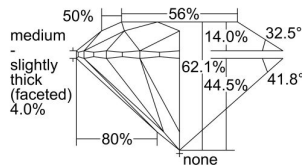

GIA®

FACSIMILE

GIA DIAMOND DOSSIER®

February 03, 2015
GIA Report Number 1195373964
Shape and Cutting Style ..... Round Brilliant
Measurements ..... 5.10 - 5.11 x 3.17 mm

GRADING RESULTS

Carat Weight ..... 0.50 carat
Color Grade ..... F
Clarity Grade VS2
Cut Grade ..... Excellent

ADDITIONAL GRADING INFORMATION

Polish ..... Excellent
Symmetry ..... Excellent
Fluorescence ..... None
Clarity Characteristics ..... Feather
Inscription(s): GIA 1195373964

GIA REPORT 1195373964

Verify this report at gia.edu

PROPORTIONS

Profile to actual proportions