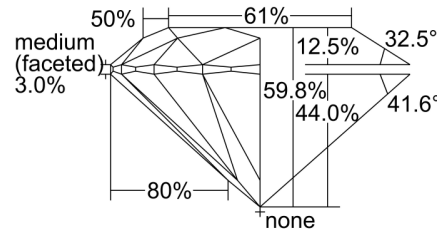

GIA DIAMOND GRADING REPORT

July 31, 2015
 GIA Report Number 5206561426
 Shape and Cutting Style Round Brilliant
 Measurements 7.62 - 7.67 x 4.57 mm

GRADING RESULTS

Carat Weight 1.61 carat
 Color Grade F
 Clarity Grade SI1
 Cut Grade Excellent

PROPORTIONS

Profile to actual proportions

CLARITY CHARACTERISTICS

KEY TO SYMBOLS*

-  Cloud
-  Feather
-  Crystal
-  Needle
-  Indented Natural

* Red symbols denote internal characteristics (inclusions). Green or black symbols denote external characteristics (blemishes). Diagram is an approximate representation of the diamond, and symbols shown indicate type, position, and approximate size of clarity characteristics. All clarity characteristics may not be shown. Details of finish are not shown.