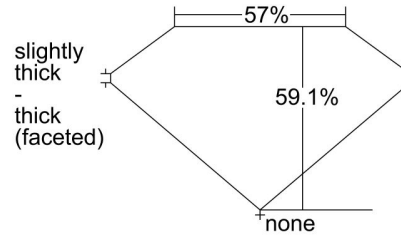

PROPORTIONS

Profile not to actual proportions