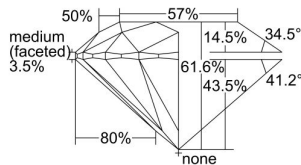

GIA®

FACSIMILE

GIA REPORT

1162666256

Verify this report at gia.edu

GIA DIAMOND DOSSIER®

October 14, 2014
GIA Report Number 1162666256
Shape and Cutting Style ..... Round Brilliant
Measurements ..... 5.72 - 5.74 x 3.53 mm

GRADING RESULTS

Carat Weight ..... 0.70 carat
Color Grade ..... E
Clarity Grade S11
Cut Grade ..... Excellent

ADDITIONAL GRADING INFORMATION

Polish ..... Very Good
Symmetry ..... Excellent
Fluorescence ..... Faint
Clarity Characteristics ..... Feather
Inscription(s): GIA 1162666256

PROPORTIONS

Profile to actual proportions

GRADING SCALES

GIA COLOR SCALE

COLORED	D
	E
	F
	G
	H
	I
	J
NEAR COLORLESS	K
	L
	M
Faint	N
	O
	P
	Q
	R
	S
	T
	U
	V
	W
	X
	Y
	Z

GIA CLARITY SCALE

GIA CUT SCALE

EXCELLENT	VERY GOOD	GOOD	FAIR	POOR	
					EXCELLENT
VERY GOOD	GOOD	FAIR	POOR	POOR	
					EXCELLENT
GOOD	FAIR	POOR	POOR	POOR	
					EXCELLENT