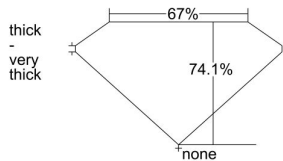

GIA®

FACSIMILE

GIA REPORT 6222096945

Verify this report at gia.edu

GIA DIAMOND DOSSIER®

March 17, 2016
GIA Report Number 6222096945
Shape and Cutting Style ..... Square Modified Brilliant
Measurements ..... 4.32 x 4.16 x 3.08 mm

GRADING RESULTS

Carat Weight ..... 0.50 carat
Color Grade ..... E
Clarity Grade VVS1

ADDITIONAL GRADING INFORMATION

Polish ..... Excellent
Symmetry ..... Very Good
Fluorescence ..... None
Clarity Characteristics ..... Pinpoint
Inscription(s): GIA 6222096945

PROPORTIONS

Profile not to actual proportions

GRADING SCALES

GIA COLOR SCALE		GIA CLARITY SCALE	
COLORLESS	D	VERY VERY SLIGHTLY INCLUDED	FLAWLESS
	E		INTERNALLY FLAWLESS
	F		VVS₁
	G		VVS₂
	H		VS₁
	I		VS₂
NEAR COLORLESS	J	SLIGHTLY INCLUDED	SI₁
	K		SI₂
	L		I₁
	M		I₂
FAINT	N	INCLUDED	I₃
	O		
	P		
VERY LIGHT	Q		
	R		
	S		
LIGHT	T		
	U		
	V		
	W		
	X		
	Y		
	Z