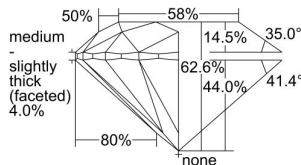

GIA®

FACSIMILE

GIA REPORT 2161877686

Verify this report at gia.edu

GIA DIAMOND DOSSIER®

April 13, 2015
GIA Report Number 2161877686
Shape and Cutting Style ..... Round Brilliant
Measurements ..... 5.93 - 5.96 x 3.72 mm

GRADING RESULTS

Carat Weight ..... 0.81 carat
Color Grade ..... D
Clarity Grade S11
Cut Grade ..... Excellent

ADDITIONAL GRADING INFORMATION

Polish ..... Excellent
Symmetry ..... Excellent
Fluorescence ..... None
Clarity Characteristics ..... Crystal, Cloud, Feather
Inscription(s): GIA 2161877686

PROPORTIONS

Profile to actual proportions

GRADING SCALES

GIA COLOR SCALE

COLORED	D
	E
	F
	G
	H
	I
	J
NEAR COLORLESS	K
	L
	M
	N
	O
	P
	Q
	R
	S
	T
	U
	V
	W
	X
	Y
	Z

GIA CLARITY SCALE

VERY VERY SLIGHTLY INCLUDED	FLAWLESS
	INTERNALLY FLAWLESS
VERY SLIGHTLY INCLUDED	VVS₁
	VVS₂
SLIGHTLY INCLUDED	VS₁
	VS₂
INCLUDED	I₁
	I₂
	I₃

GIA CUT SCALE

EXCELLENT
VERY GOOD
GOOD
FAIR
POOR