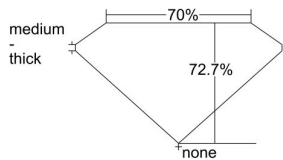

GIA®

FACSIMILE

GIA REPORT 6212684548

Verify this report at gia.edu

GIA DIAMOND DOSSIER®

February 04, 2016
GIA Report Number 6212684548
Shape and Cutting Style ..... Square Modified Brilliant
Measurements ..... 4.81 x 4.77 x 3.47 mm

GRADING RESULTS

Carat Weight ..... 0.70 carat
Color Grade ..... G
Clarity Grade VS1

ADDITIONAL GRADING INFORMATION

Polish ..... Excellent
Symmetry ..... Very Good
Fluorescence ..... None
Clarity Characteristics ..... Cloud, Feather
Inscription(s): GIA 6212684548

PROPORTIONS

Profile not to actual proportions

GRADING SCALES

GIA COLOR SCALE		GIA CLARITY SCALE			
COLORLESS	D	VERY VERY SLIGHTLY INCLUDED	FLAWLESS		
	E		INTERNALLY FLAWLESS		
	F	VERY SLIGHTLY INCLUDED	VVS₁		
	G		VVS₂		
	H		VS₁		
	NEAR COLORLESS	I	SLIGHTLY INCLUDED	VS₂	
		J		SI₁	
		FAINT	K	INCLUDED	SI₂
			L		I₁
			M		I₂
VERY LIGHT	N	LIGHT	I₃		
	O				
	P				
	Q				
LIGHT	R				
	S				
	T				
	U				
	V				
	Z