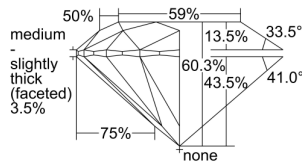

GIA®

FACSIMILE

GIA REPORT 6222813584

Verify this report at gia.edu

GIA DIAMOND DOSSIER®

June 06, 2016
GIA Report Number 6222813584
Shape and Cutting Style ..... Round Brilliant
Measurements ..... 3.69 - 3.71 x 2.23 mm

GRADING RESULTS

Carat Weight ..... 0.18 carat
Color Grade ..... E
Clarity Grade VS1
Cut Grade ..... Excellent

ADDITIONAL GRADING INFORMATION

Polish ..... Excellent
Symmetry ..... Excellent
Fluorescence ..... None
Clarity Characteristics..... Cloud, Feather, Pinpoint, Needle
Inscription(s): GIA 6222813584

PROPORTIONS

Profile to actual proportions

GRADING SCALES

GIA COLOR SCALE	GIA CLARITY SCALE	GIA CUT SCALE	
D	FLAWLESS	EXCELLENT	
E	INTERNALLY FLAWLESS		
F		VVS₁	VERY GOOD
G	VVS₂		
H	VS₁	GOOD	
I	VS₂		
J	SI₁	FAIR	
K	SI₂		
L	I₁	POOR	
M	I₂		
N	I₃		
O			
P			
Q			
R			
S			
T			
U			
V			
W			
X			
Y			
Z