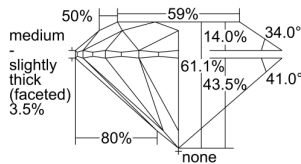

GIA®

FACSIMILE

GIA REPORT 3225523338

Verify this report at gia.edu

GIA DIAMOND DOSSIER®

May 02, 2016
GIA Report Number 3225523338
Shape and Cutting Style ..... Round Brilliant
Measurements ..... 3.73 - 3.74 x 2.28 mm

GRADING RESULTS

Carat Weight ..... 0.19 carat
Color Grade ..... E
Clarity Grade VS1
Cut Grade ..... Excellent

ADDITIONAL GRADING INFORMATION

Polish ..... Excellent
Symmetry ..... Excellent
Fluorescence ..... None
Clarity Characteristics ..... Crystal, Cloud
Inscription(s): GIA 3225523338

PROPORTIONS

Profile to actual proportions

GRADING SCALES

GIA COLOR SCALE	GIA CLARITY SCALE	GIA CUT SCALE	
D	FLAWLESS	EXCELLENT	
E	INTERNALLY FLAWLESS		
F		VVS₁	VERY GOOD
G	VVS₂		
H	VS₁	GOOD	
I	VS₂		
J	SI₁	FAIR	
K	SI₂		
L	I₁	POOR	
M	I₂		
N	I₃		
O