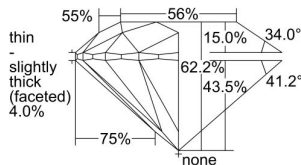

GIA®

FACSIMILE

GIA REPORT 2227817773

Verify this report at gia.edu

GIA DIAMOND DOSSIER®

June 02, 2016
GIA Report Number 2227817773
Shape and Cutting Style ..... Round Brilliant
Measurements ..... 3.61 - 3.64 x 2.26 mm

GRADING RESULTS

Carat Weight ..... 0.18 carat
Color Grade ..... F
Clarity Grade VS1
Cut Grade ..... Excellent

ADDITIONAL GRADING INFORMATION

Polish ..... Excellent
Symmetry ..... Excellent
Fluorescence ..... None
Clarity Characteristics ..... Feather, Cloud, Pinpoint
Inscription(s): GIA 2227817773

PROPORTIONS

Profile to actual proportions