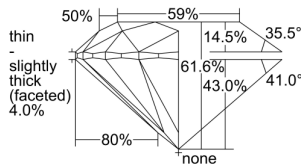

GIA®

FACSIMILE

GIA REPORT 2227805178

Verify this report at gia.edu

GIA DIAMOND DOSSIER®

June 01, 2016
GIA Report Number 2227805178
Shape and Cutting Style ..... Round Brilliant
Measurements ..... 3.63 - 3.65 x 2.25 mm

GRADING RESULTS

Carat Weight ..... 0.18 carat
Color Grade ..... E
Clarity Grade VS1
Cut Grade ..... Excellent

ADDITIONAL GRADING INFORMATION

Polish ..... Excellent
Symmetry ..... Excellent
Fluorescence ..... None
Clarity Characteristics ..... Cloud
Inscription(s): GIA 2227805178

PROPORTIONS

Profile to actual proportions