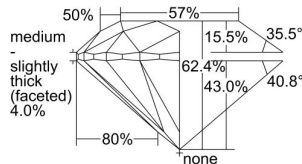

GIA®

FACSIMILE

GIA REPORT 7231055111

Verify this report at gia.edu

GIA DIAMOND DOSSIER®

June 30, 2016
GIA Report Number 7231055111
Shape and Cutting Style ..... Round Brilliant
Measurements ..... 5.86 - 5.87 x 3.66 mm

GRADING RESULTS

Carat Weight ..... 0.78 carat
Color Grade ..... D
Clarity Grade VS1
Cut Grade ..... Excellent

ADDITIONAL GRADING INFORMATION

Polish ..... Excellent
Symmetry ..... Excellent
Fluorescence ..... None
Clarity Characteristics..... Crystal, Feather, Cloud, Pinpoint
Inscription(s): GIA 7231055111

PROPORTIONS

Profile to actual proportions

GRADING SCALES

GIA COLOR SCALE

COLOURLESS	D
	E
	F
	G
	H
	I
	J
NEAR COLOURLESS	K
	L
Faint	M
	N
	O
	P
	R
	S
	T
	U
	V
	W
	X
	Y
Light	Z

GIA CLARITY SCALE

FLAWLESS	VERY VERY SLIGHTLY INCLUDED	VVS₁	VVS₂	VS₁	VS₂	SLIGHTLY INCLUDED	SI₁	SI₂	I₁	I₂	I₃	
												VERY SLIGHTLY INCLUDED
INTERNALLY FLAWLESS												

GIA CUT SCALE

EXCELLENT
VERY GOOD
GOOD
FAIR
POOR