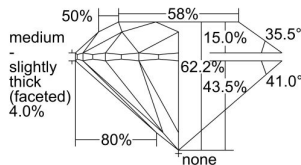

GIA®

FACSIMILE

GIA REPORT 2234055093

Verify this report at gia.edu

GIA DIAMOND DOSSIER®

June 30, 2016
GIA Report Number 2234055093
Shape and Cutting Style ..... Round Brilliant
Measurements ..... 5.70 - 5.72 x 3.55 mm

GRADING RESULTS

Carat Weight ..... 0.71 carat
Color Grade I
Clarity Grade VS1
Cut Grade ..... Excellent

ADDITIONAL GRADING INFORMATION

Polish ..... Excellent
Symmetry ..... Excellent
Fluorescence ..... Medium Yellow
Clarity Characteristics..... Crystal, Pinpoint, Cloud
Inscription(s): GIA 2234055093

PROPORTIONS

Profile to actual proportions

GRADING SCALES

GIA COLOR SCALE

COLORED	D
	E
	F
	G
	H
	I
	J
NEAR COLORLESS	K
	L
	M
	N
	O
	P
	Q
	R
	S
	T
	U
	V
	W
	X
	Y
	Z

GIA CLARITY SCALE

VERY VERY SLIGHTLY INCLUDED	FLAWLESS
	INTERNALLY FLAWLESS
VERY SLIGHTLY INCLUDED	VVS₁
	VVS₂
SLIGHTLY INCLUDED	VS₁
	VS₂
INCLUDED	SI₁
	SI₂
INCLUDED	I₁
	I₂
	I₃

GIA CUT SCALE

EXCELLENT
VERY GOOD
GOOD
FAIR
POOR