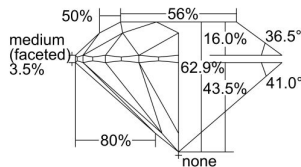

GIA®

FACSIMILE

GIA REPORT 6231202566

Verify this report at gia.edu

GIA DIAMOND DOSSIER®

July 13, 2016
GIA Report Number 6231202566
Shape and Cutting Style ..... Round Brilliant
Measurements ..... 5.93 - 5.95 x 3.74 mm

GRADING RESULTS

Carat Weight ..... 0.81 carat
Color Grade I
Clarity Grade S11
Cut Grade ..... Excellent

ADDITIONAL GRADING INFORMATION

Polish ..... Excellent
Symmetry ..... Excellent
Fluorescence ..... None
Clarity Characteristics ..... Cloud, Crystal
Inscription(s): GIA 6231202566

PROPORTIONS

Profile to actual proportions

GRADING SCALES

GIA COLOR SCALE

COLORED	D
	E
	F
	G
	H
	I
	J
NEAR COLORLESS	K
	L
Faint	M
	N
	O
	P
	Q
	R
	S
	T
	U
	V
	W
	X
	Y
Light	Z

GIA CLARITY SCALE

FLAWLESS	VERY VERY SLIGHTLY INCLUDED	VVS₁	VVS₂	VS₁	VS₂	S1₁	S1₂	I₁	I₂	I₃	
											INTERNAL FLAWLESS

GIA CUT SCALE

EXCELLENT
VERY GOOD
GOOD
FAIR
POOR