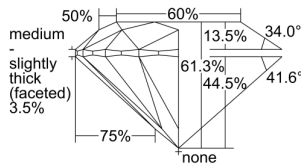

GIA®

FACSIMILE

GIA REPORT 7231134735

Verify this report at gia.edu

GIA DIAMOND DOSSIER®

July 06, 2016
GIA Report Number 7231134735
Shape and Cutting Style ..... Round Brilliant
Measurements ..... 5.43 - 5.46 x 3.33 mm

GRADING RESULTS

Carat Weight ..... 0.60 carat
Color Grade I
Clarity Grade VS1
Cut Grade ..... Excellent

ADDITIONAL GRADING INFORMATION

Polish ..... Excellent
Symmetry ..... Very Good
Fluorescence ..... Strong Blue
Clarity Characteristics..... Feather, Needle, Pinpoint
Inscription(s): GIA 7231134735

PROPORTIONS

Profile to actual proportions

GRADING SCALES

GIA COLOR SCALE	GIA CLARITY SCALE	GIA CUT SCALE	
D	FLAWLESS	EXCELLENT	
E	INTERNALLY FLAWLESS		
F		VVS₁	VERY GOOD
G	VVS₂		
H	VS₁	GOOD	
I	VS₂		
J	SI₁	FAIR	
K	SI₂		
L	I₁	POOR	
M	I₂		
N	I₃		
O			
P			
Q			
R			
S			
T			
U			
V			
W			
X			
Y			
Z