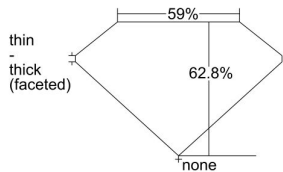

GIA®

FACSIMILE

GIA REPORT 5216478518

Verify this report at gia.edu

GIA DIAMOND DOSSIER®

January 12, 2016
GIA Report Number 5216478518
Shape and Cutting Style ..... Heart Brilliant
Measurements ..... 5.79 x 6.59 x 4.14 mm

GRADING RESULTS

Carat Weight ..... 0.90 carat
Color Grade ..... H
Clarity Grade VVS1

ADDITIONAL GRADING INFORMATION

Polish ..... Excellent
Symmetry ..... Excellent
Fluorescence ..... None
Clarity Characteristics ..... Cloud
Inscription(s): GIA 5216478518

PROPORTIONS

Profile not to actual proportions

GRADING SCALES

GIA COLOR SCALE		GIA CLARITY SCALE	
COLORLESS	D	VERY VERY SLIGHTLY INCLUDED	FLAWLESS
	E		INTERNALLY FLAWLESS
	F		VVS₁
	G		VVS₂
	H		VS₁
	I		VS₂
	J		SI₁
	K		SI₂
	L		I₁
	M		I₂
NEAR COLORLESS	N	SLIGHTLY INCLUDED	I₃
	O		
	P		
	Q		
FAINT	R		
	S		
	T		
	U		
VERY LIGHT	V		
	W		
	X		
	Y		
LIGHT	Z