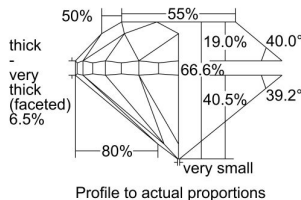

GIA®

FACSIMILE

GIA REPORT 6235047353

Verify this report at gia.edu

GIA DIAMOND DOSSIER®

June 29, 2016
GIA Report Number 6235047353
Shape and Cutting Style ..... Round Brilliant
Measurements ..... 5.84 - 5.92 x 3.91 mm

GRADING RESULTS

Carat Weight ..... 0.90 carat
Color Grade ..... K
Clarity Grade VS1
Cut Grade ..... Good

ADDITIONAL GRADING INFORMATION

Polish ..... Excellent
Symmetry ..... Very Good
Fluorescence ..... None
Clarity Characteristics ..... Crystal, Cloud
Inscription(s): GIA 6235047353

PROPORTIONS

Profile to actual proportions