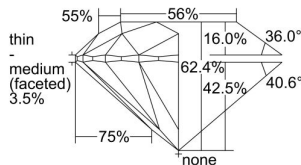

GIA®

FACSIMILE

GIA REPORT 3235047599

Verify this report at gia.edu

GIA DIAMOND DOSSIER®

June 28, 2016
GIA Report Number 3235047599
Shape and Cutting Style ..... Round Brilliant
Measurements ..... 5.66 - 5.69 x 3.54 mm

GRADING RESULTS

Carat Weight ..... 0.70 carat
Color Grade ..... G
Clarity Grade VS1
Cut Grade ..... Excellent

ADDITIONAL GRADING INFORMATION

Polish ..... Excellent
Symmetry ..... Excellent
Fluorescence ..... Medium Blue
Clarity Characteristics..Crystal, Cloud, Pinpoint, Indented Natural
Inscription(s): GIA 3235047599

PROPORTIONS

Profile to actual proportions

GRADING SCALES

GIA COLOR SCALE	GIA CLARITY SCALE	GIA CUT SCALE
COLOREDLESS	FLAWLESS	EXCELLENT
D	INTERNALLY FLAWLESS	
E	VVS₁	VERY GOOD
F		
G	VS₁	GOOD
H		
I	SI₁	FAIR
J		
K	I₁	POOR
L		
M	I₂	
N	I₃	
O		
P		
Q		
R		
S		
T		
U		
V		
W		
X		
Y		
Z