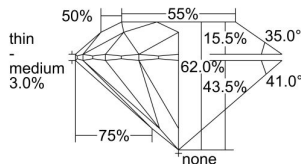

GIA®

FACSIMILE

GIA REPORT 2234047573

Verify this report at gia.edu

GIA DIAMOND DOSSIER®

June 28, 2016
GIA Report Number 2234047573
Shape and Cutting Style ..... Round Brilliant
Measurements ..... 5.69 - 5.71 x 3.53 mm

GRADING RESULTS

Carat Weight ..... 0.69 carat
Color Grade ..... G
Clarity Grade VS1
Cut Grade ..... Excellent

ADDITIONAL GRADING INFORMATION

Polish ..... Excellent
Symmetry ..... Excellent
Fluorescence ..... Strong Blue
Clarity Characteristics ..... Cavity, Pinpoint
Inscription(s): GIA 2234047573

PROPORTIONS

Profile to actual proportions

GRADING SCALES

GIA COLOR SCALE	GIA CLARITY SCALE	GIA CUT SCALE
COLOURLESS	FLAWLESS	EXCELLENT
D	INTERNALLY FLAWLESS	
E	VVS₁	VERY GOOD
F		
G	VS₁	GOOD
H		
I	SI₁	FAIR
J		
K	I₁	POOR
L		
M	I₂	
N		
O	I₃	
P		
Q		
R		
S		
T		
U		
V		
W		
X		
Y		
Z