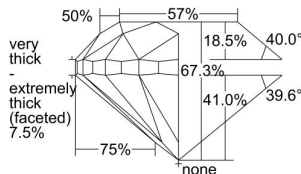

GIA®

FACSIMILE

GIA REPORT 7231061151

Verify this report at gia.edu

GIA DIAMOND DOSSIER®

June 30, 2016
GIA Report Number 7231061151
Shape and Cutting Style ..... Round Brilliant
Measurements ..... 4.76 - 4.81 x 3.22 mm

GRADING RESULTS

Carat Weight ..... 0.50 carat
Color Grade I
Clarity Grade VS1
Cut Grade ..... Fair

ADDITIONAL GRADING INFORMATION

Polish ..... Excellent
Symmetry ..... Very Good
Fluorescence ..... None
Clarity Characteristics ..... Crystal, Cloud
Inscription(s): GIA 7231061151

PROPORTIONS

Profile to actual proportions

GRADING SCALES

GIA COLOR SCALE

COLOREDNESS	D
	E
	F
	G
	H
	I
	J
NEAR COLORLESS	K
	L
Faint	M
	N
	O
	P
	Q
	R
	S
	T
	U
	V
	W
	X
	Y
Light	Z

GIA CLARITY SCALE

VERY VERY SLIGHTLY INCLUDED	FLAWLESS
	INTERNALLY FLAWLESS
VERY SLIGHTLY INCLUDED	VVS₁
	VVS₂
SLIGHTLY INCLUDED	VS₁
	VS₂
INCLUDED	SI₁
	SI₂
INCLUDED	I₁
	I₂
	I₃

GIA CUT SCALE

EXCELLENT
VERY GOOD
GOOD
FAIR
POOR