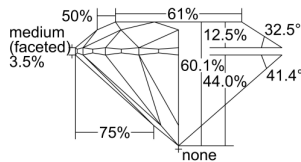

GIA®

FACSIMILE

GIA REPORT 2236046766

Verify this report at gia.edu

GIA DIAMOND DOSSIER®

June 30, 2016
GIA Report Number 2236046766
Shape and Cutting Style ..... Round Brilliant
Measurements ..... 5.15 - 5.16 x 3.10 mm

GRADING RESULTS

Carat Weight ..... 0.50 carat
Color Grade ..... F
Clarity Grade VVS1
Cut Grade ..... Excellent

ADDITIONAL GRADING INFORMATION

Polish ..... Excellent
Symmetry ..... Excellent
Fluorescence ..... Medium Blue
Clarity Characteristics ..... Pinpoint
Inscription(s): GIA 2236046766

PROPORTIONS

Profile to actual proportions

GRADING SCALES

GIA COLOR SCALE	GIA CLARITY SCALE	GIA CUT SCALE	
D	FLAWLESS	EXCELLENT	
E	INTERNALLY FLAWLESS		
F		VVS₁	VERY GOOD
G	VVS₂		
H	VS₁	GOOD	
I	VS₂		
J	SI₁	FAIR	
K	SI₂		
L	I₁	POOR	
M	I₂		
N	I₃		
O			
P			
Q			
R			
S			
T			
U			
V			
W			
X			
Y			
Z