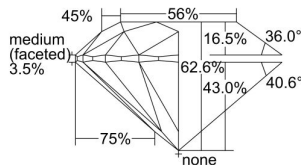

GIA®

FACSIMILE

GIA REPORT 7236049823

Verify this report at gia.edu

GIA DIAMOND DOSSIER®

June 30, 2016
GIA Report Number 7236049823
Shape and Cutting Style ..... Round Brilliant
Measurements ..... 4.73 - 4.76 x 2.97 mm

GRADING RESULTS

Carat Weight ..... 0.41 carat
Color Grade ..... K
Clarity Grade VVS1
Cut Grade ..... Excellent

ADDITIONAL GRADING INFORMATION

Polish ..... Excellent
Symmetry ..... Excellent
Fluorescence ..... Medium Blue
Clarity Characteristics ..... Pinpoint
Inscription(s): GIA 7236049823

PROPORTIONS

Profile to actual proportions

GRADING SCALES

GIA COLOR SCALE

COLORESS	D
	E
	F
	G
	H
	I
	J
NEAR COLORESS	K
	L
FANIT	M
	N
	O
	P
	Q
VERY LIGHT	R
	S
	T
	U
	V
	W
	X
	Y
LIGHT	Z

GIA CLARITY SCALE

FLAWLESS	INTERNAL FLAWLESS	
		EXCELLENT
VERY VERY SLIGHTLY INCLUDED	VVS₁	VERY GOOD
VERY SLIGHTLY INCLUDED	VVS₂	
SLIGHTLY INCLUDED	VS₁	GOOD
	VS₂	
INCLUDED	SI₁	FAIR
	SI₂	
INCLUDED	I₁	POOR
	I₂	
	I₃