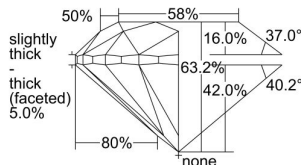

GIA®

FACSIMILE

GIA REPORT 3225235343

Verify this report at gia.edu

GIA DIAMOND DOSSIER®

March 30, 2016
GIA Report Number 3225235343
Shape and Cutting Style ..... Round Brilliant
Measurements ..... 4.96 - 5.01 x 3.15 mm

GRADING RESULTS

Carat Weight ..... 0.50 carat
Color Grade ..... E
Clarity Grade VS1
Cut Grade ..... Very Good

ADDITIONAL GRADING INFORMATION

Polish ..... Excellent
Symmetry ..... Very Good
Fluorescence ..... None
Clarity Characteristics..... Indented Natural, Needle, Pinpoint
Inscription(s): GIA 3225235343

PROPORTIONS

Profile to actual proportions

GRADING SCALES

GIA COLOR SCALE	GIA CLARITY SCALE	GIA CUT SCALE	
D	FLAWLESS	EXCELLENT	
E	INTERNALLY FLAWLESS		
F		VVS₁	VERY GOOD
G	VVS₂		
H	VS₁	GOOD	
I	VS₂		
J	SI₁	FAIR	
K	SI₂		
L	I₁	POOR	
M			
N			
O	I₂		
P			
Q			
R	I₃		
S			
T			
U			
V			
W			
X			
Y			
Z