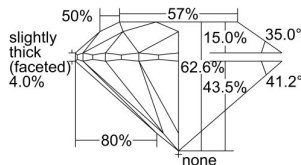

GIA®

FACSIMILE

GIA REPORT 6232155344

Verify this report at gia.edu

GIA DIAMOND DOSSIER®

July 08, 2016
GIA Report Number 6232155344
Shape and Cutting Style ..... Round Brilliant
Measurements ..... 5.09 - 5.10 x 3.19 mm

GRADING RESULTS

Carat Weight ..... 0.51 carat
Color Grade ..... D
Clarity Grade S11
Cut Grade ..... Excellent

ADDITIONAL GRADING INFORMATION

Polish ..... Excellent
Symmetry ..... Excellent
Fluorescence ..... Faint
Clarity Characteristics ..... Crystal, Cloud
Inscription(s): GIA 6232155344

PROPORTIONS

Profile to actual proportions

GRADING SCALES

GIA COLOR SCALE	GIA CLARITY SCALE	GIA CUT SCALE	
D	FLAWLESS	EXCELLENT	
E	INTERNALLY FLAWLESS		
F		VVS₁	VERY GOOD
G	VVS₂		
H	VS₁	GOOD	
I	VS₂		
J	S1₁	FAIR	
K	S1₂		
L	I₁	POOR	
M	I₂		
N	I₃		
O			
P			
Q			
R			
S			
T			
U			
V			
W			
X			
Y			
Z