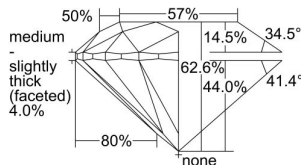

GIA®

FACSIMILE

GIA REPORT 6235077968

Verify this report at gia.edu

GIA DIAMOND DOSSIER®

July 01, 2016
GIA Report Number 6235077968
Shape and Cutting Style ..... Round Brilliant
Measurements ..... 5.37 - 5.39 x 3.37 mm

GRADING RESULTS

Carat Weight ..... 0.60 carat
Color Grade ..... F
Clarity Grade S11
Cut Grade ..... Excellent

ADDITIONAL GRADING INFORMATION

Polish ..... Excellent
Symmetry ..... Excellent
Fluorescence ..... None
Clarity Characteristics..... Crystal, Cloud, Feather
Inscription(s): GIA 6235077968

PROPORTIONS

Profile to actual proportions

GRADING SCALES

GIA COLOR SCALE

COLORED	D
	E
	F
	G
	H
	I
	J
NEAR COLORLESS	K
	L
	M
	N
	O
	P
	R
	S
	T
	U
	V
	W
	X
	Y
	Z

GIA CLARITY SCALE

FLAWLESS	VERY VERY SLIGHTLY INCLUDED	I₁	
			I₂
INTERNALLY FLAWLESS	VERY SLIGHTLY INCLUDED	S₁	
		S₂	
VVS₁	SLIGHTLY INCLUDED	SI₁	
		SI₂	
VVS₂	INCLUDED	I₁	
		I₂	
I₃			

GIA CUT SCALE

EXCELLENT	VERY GOOD	GOOD	FAIR	POOR