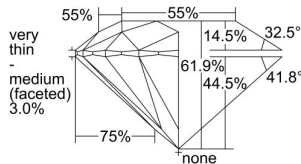

GIA®

FACSIMILE

GIA REPORT 7238128109

Verify this report at gia.edu

GIA DIAMOND DOSSIER®

July 10, 2016
GIA Report Number 7238128109
Shape and Cutting Style ..... Round Brilliant
Measurements ..... 4.38 - 4.45 x 2.73 mm

GRADING RESULTS

Carat Weight ..... 0.31 carat
Color Grade ..... E
Clarity Grade S11
Cut Grade ..... Very Good

ADDITIONAL GRADING INFORMATION

Polish ..... Very Good
Symmetry ..... Good
Fluorescence ..... None
Clarity Characteristics ..... Feather, Cloud
Inscription(s): GIA 7238128109

PROPORTIONS

Profile to actual proportions

GRADING SCALES

GIA COLOR SCALE	GIA CLARITY SCALE	GIA CUT SCALE	
D	FLAWLESS	EXCELLENT	
E	INTERNALLY FLAWLESS		
F		VVS₁	VERY GOOD
G	VVS₂		
H	VS₁	GOOD	
I	VS₂		
J	S1₁	FAIR	
K	S1₂		
L	I₁	POOR	
M	I₂		
N	I₃		
O			
P			
Q			
R			
S			
T			
U			
V			
W			
X			
Y			
Z