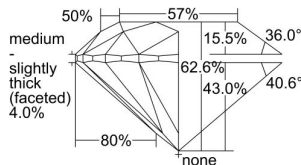

GIA®

FACSIMILE

GIA REPORT 5236149585

Verify this report at gia.edu

GIA DIAMOND DOSSIER®

July 07, 2016
GIA Report Number 5236149585
Shape and Cutting Style ..... Round Brilliant
Measurements ..... 5.34 - 5.39 x 3.36 mm

GRADING RESULTS

Carat Weight ..... 0.60 carat
Color Grade ..... G
Clarity Grade S11
Cut Grade ..... Excellent

ADDITIONAL GRADING INFORMATION

Polish ..... Excellent
Symmetry ..... Very Good
Fluorescence ..... None
Clarity Characteristics ..... Cloud
Inscription(s): GIA 5236149585

PROPORTIONS

Profile to actual proportions

GRADING SCALES

GIA COLOR SCALE

COLOURLESS	D
	E
	F
	G
	H
	I
	J
NEAR COLOURLESS	K
	L
Faint	M
	N
	O
	P
	Q
	R
	S
	T
	U
	V
	W
	X
	Y
Light	Z

GIA CLARITY SCALE

FLAWLESS	VERY VERY SLIGHTLY INCLUDED	VVS₁	VVS₂	VS₁	VS₂	S1₁	S1₂	I₁	I₂	I₃	
											INTERNAL FLAWLESS

GIA CUT SCALE

EXCELLENT
VERY GOOD
GOOD
FAIR
POOR