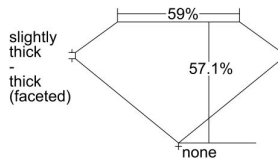

GIA®

FACSIMILE

GIA REPORT 6235006755

Verify this report at gia.edu

GIA DIAMOND DOSSIER®

June 30, 2016
GIA Report Number 6235006755
Shape and Cutting Style ..... Heart Brilliant
Measurements ..... 4.37 x 5.20 x 2.97 mm

GRADING RESULTS

Carat Weight ..... 0.42 carat
Color Grade ..... D
Clarity Grade VS1

ADDITIONAL GRADING INFORMATION

Polish ..... Excellent
Symmetry ..... Very Good
Fluorescence ..... None
Clarity Characteristics ..... Crystal
Inscription(s): GIA 6235006755

PROPORTIONS

Profile not to actual proportions

GRADING SCALES

GIA COLOR SCALE		GIA CLARITY SCALE			
COLORLESS	D	VERY VERY SLIGHTLY INCLUDED	FLAWLESS		
	E		INTERNALLY FLAWLESS		
	F	VERY SLIGHTLY INCLUDED	VS₁		
	G		VS₂		
	H		VS₁		
	NEAR COLORLESS	I	SLIGHTLY INCLUDED	VS₂	
		J		SI₁	
		FAINT	K	INCLUDED	SI₂
			L		I₁
			M		I₂
VERY LIGHT	N	LIGHT	I₃		
	O				
	P				
	Q				
LIGHT	R				
	S				
	T				
	U				
	V				
	Z