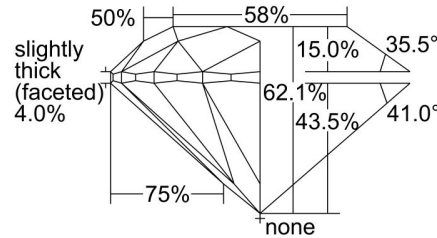

GIA DIAMOND GRADING REPORT

 July 01, 2016
 GIA Report Number 6232056431
 Shape and Cutting Style Round Brilliant
 Measurements 7.58 - 7.61 x 4.72 mm

GRADING RESULTS

 Carat Weight 1.70 carat
 Color Grade F
 Clarity Grade VS2
 Cut Grade Excellent

Profile to actual proportions

CLARITY CHARACTERISTICS

KEY TO SYMBOLS*

- Crystal
- ~ Feather
- \\ Needle

* Red symbols denote internal characteristics (inclusions). Green or black symbols denote external characteristics (blemishes). Diagram is an approximate representation of the diamond, and symbols shown indicate type, position, and approximate size of clarity characteristics. All clarity characteristics may not be shown. Details of finish are not shown.