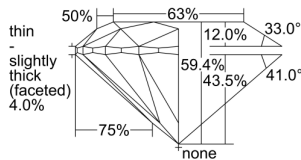

GIA®

FACSIMILE

GIA REPORT 7232075678

Verify this report at gia.edu

GIA DIAMOND DOSSIER®

July 05, 2016
GIA Report Number 7232075678
Shape and Cutting Style ..... Round Brilliant
Measurements ..... 5.13 - 5.16 x 3.06 mm

GRADING RESULTS

Carat Weight ..... 0.50 carat
Color Grade ..... G
Clarity Grade VS1
Cut Grade ..... Very Good

ADDITIONAL GRADING INFORMATION

Polish ..... Excellent
Symmetry ..... Very Good
Fluorescence ..... None
Clarity Characteristics ..... Feather, Cloud, Pinpoint
Inscription(s): GIA 7232075678

PROPORTIONS

Profile to actual proportions

GRADING SCALES

GIA COLOR SCALE	GIA CLARITY SCALE	GIA CUT SCALE	
D	FLAWLESS	EXCELLENT	
E	INTERNALLY FLAWLESS		
F		VVS₁	VERY GOOD
G	VVS₂		
H	VS₁	GOOD	
I	VS₂		
J	SI₁	FAIR	
K	SI₂		
L	I₁	POOR	
M			
N			
O	I₂		
P			
Q			
R	I₃		
S			
T			
U			
V			
W			
X			
Y			
Z