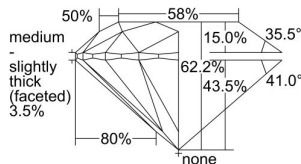

GIA®

FACSIMILE

GIA REPORT 7228859978

Verify this report at gia.edu

GIA DIAMOND DOSSIER®

July 06, 2016
GIA Report Number 7228859978
Shape and Cutting Style ..... Round Brilliant
Measurements ..... 4.79 - 4.81 x 2.99 mm

GRADING RESULTS

Carat Weight ..... 0.42 carat
Color Grade ..... G
Clarity Grade S11
Cut Grade ..... Excellent

ADDITIONAL GRADING INFORMATION

Polish ..... Excellent
Symmetry ..... Excellent
Fluorescence ..... None
Clarity Characteristics ..... Cloud
Inscription(s): GIA 7228859978

PROPORTIONS

Profile to actual proportions

GRADING SCALES

GIA COLOR SCALE	GIA CLARITY SCALE	GIA CUT SCALE	
D	FLAWLESS	EXCELLENT	
E	INTERNALLY FLAWLESS		
F		VVS₁	VERY GOOD
G	VVS₂		
H	VS₁	GOOD	
I	VS₂		
J	S1₁	FAIR	
K	S1₂		
L	I₁	POOR	
M	I₂		
N	I₃		
O			
P			
Q			
R			
S			
T			
U			
V			
W			
X			
Y			
Z