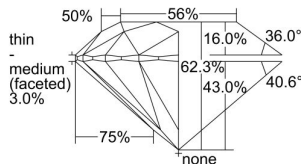

GIA®

FACSIMILE

GIA REPORT 7232116807

Verify this report at gia.edu

GIA DIAMOND DOSSIER®

July 05, 2016
GIA Report Number 7232116807
Shape and Cutting Style ..... Round Brilliant
Measurements ..... 5.20 - 5.23 x 3.24 mm

GRADING RESULTS

Carat Weight ..... 0.54 carat
Color Grade ..... E
Clarity Grade VS1
Cut Grade ..... Excellent

ADDITIONAL GRADING INFORMATION

Polish ..... Excellent
Symmetry ..... Excellent
Fluorescence ..... Medium Blue
Clarity Characteristics..... Crystal, Cloud, Pinpoint, Needle
Inscription(s): GIA 7232116807

PROPORTIONS

Profile to actual proportions

GRADING SCALES

GIA COLOR SCALE	GIA CLARITY SCALE	GIA CUT SCALE	
D	FLAWLESS	EXCELLENT	
E	INTERNALLY FLAWLESS		
F		VVS₁	VERY GOOD
G	VVS₂		
H	VS₁	GOOD	
I	VS₂		
J	SI₁	FAIR	
K	SI₂		
L	I₁	POOR	
M	I₂		
N	I₃		
O			
P			
Q			
R			
S			
T			
U			
V			
W			
X			
Y			
Z