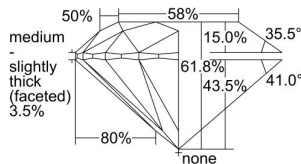

GIA®

FACSIMILE

GIA REPORT 1228992304

Verify this report at gia.edu

GIA DIAMOND DOSSIER®

June 24, 2016
GIA Report Number 1228992304
Shape and Cutting Style ..... Round Brilliant
Measurements ..... 5.78 - 5.80 x 3.58 mm

GRADING RESULTS

Carat Weight ..... 0.74 carat
Color Grade ..... F
Clarity Grade VS1
Cut Grade ..... Excellent

ADDITIONAL GRADING INFORMATION

Polish ..... Excellent
Symmetry ..... Excellent
Fluorescence ..... Strong Blue
Clarity Characteristics..... Crystal, Pinpoint
Inscription(s): GIA 1228992304

PROPORTIONS

Profile to actual proportions

GRADING SCALES

GIA COLOR SCALE	GIA CLARITY SCALE	GIA CUT SCALE
COLOURLESS	FLAWLESS	EXCELLENT
D	INTERNALLY FLAWLESS	
E	VVS₁	VERY GOOD
F		
G	VS₁	GOOD
H		
I	SI₁	FAIR
J		
K	I₁	POOR
L		
M	I₂	
N		
O	I₃	
P		
Q		
R		
S		
T		
U		
V		
W		
X		
Y		
Z