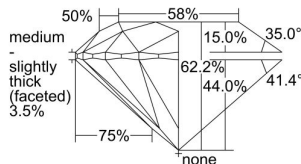

GIA®

FACSIMILE

GIA DIAMOND DOSSIER®

July 05, 2016
GIA Report Number 7238132660
Shape and Cutting Style ..... Round Brilliant
Measurements ..... 4.80 - 4.82 x 2.99 mm

GRADING RESULTS

Carat Weight ..... 0.42 carat
Color Grade ..... E
Clarity Grade VS1
Cut Grade ..... Excellent

ADDITIONAL GRADING INFORMATION

Polish ..... Excellent
Symmetry ..... Excellent
Fluorescence ..... Medium Blue
Clarity Characteristics..... Crystal, Pinpoint
Inscription(s): GIA 7238132660

GIA REPORT 7238132660

Verify this report at gia.edu

PROPORTIONS

Profile to actual proportions