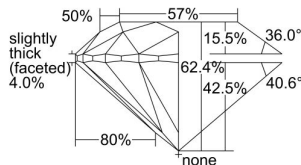

GIA®

FACSIMILE

GIA REPORT 2224578943

Verify this report at gia.edu

GIA DIAMOND DOSSIER®

May 09, 2016
GIA Report Number 2224578943
Shape and Cutting Style ..... Round Brilliant
Measurements ..... 5.92 - 5.94 x 3.70 mm

GRADING RESULTS

Carat Weight ..... 0.81 carat
Color Grade ..... E
Clarity Grade SI2
Cut Grade ..... Excellent

ADDITIONAL GRADING INFORMATION

Polish ..... Excellent
Symmetry ..... Excellent
Fluorescence ..... None
Clarity Characteristics..... Crystal, Feather, Cloud
Inscription(s): GIA 2224578943

PROPORTIONS

Profile to actual proportions