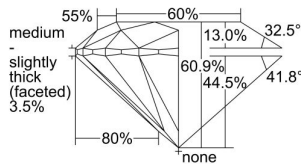

GIA®

FACSIMILE

GIA REPORT 5233157940

Verify this report at gia.edu

GIA DIAMOND DOSSIER®

July 13, 2016
GIA Report Number 5233157940
Shape and Cutting Style ..... Round Brilliant
Measurements ..... 6.01 - 6.04 x 3.67 mm

GRADING RESULTS

Carat Weight ..... 0.81 carat
Color Grade ..... E
Clarity Grade S11
Cut Grade ..... Excellent

ADDITIONAL GRADING INFORMATION

Polish ..... Excellent
Symmetry ..... Excellent
Fluorescence ..... None
Clarity Characteristics ..... Crystal, Feather
Inscription(s): GIA 5233157940

PROPORTIONS

Profile to actual proportions

GRADING SCALES

GIA COLOR SCALE	GIA CLARITY SCALE	GIA CUT SCALE	
D	FLAWLESS	EXCELLENT	
E	INTERNALLY FLAWLESS		
F		VVS₁	VERY GOOD
G	VVS₂		
H	VS₁	GOOD	
I	VS₂		
J	S1₁	FAIR	
K	S1₂		
L	I₁	POOR	
M	I₂		
N	I₃		
O			
P			
Q			
R			
S			
T			
U			
V			
W			
X			
Y			
Z