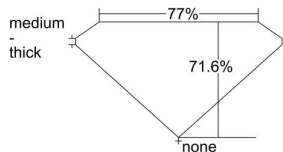

GIA®

FACSIMILE

GIA REPORT 6177715469

Verify this report at gia.edu

GIA DIAMOND DOSSIER®

July 01, 2016
GIA Report Number 6177715469
Shape and Cutting Style ..... Square Modified Brilliant
Measurements ..... 5.16 x 5.06 x 3.63 mm

GRADING RESULTS

Carat Weight ..... 0.73 carat
Color Grade ..... G
Clarity Grade VS1

ADDITIONAL GRADING INFORMATION

Polish ..... Excellent
Symmetry ..... Good
Fluorescence ..... None
Clarity Characteristics..... Crystal, Feather, Cloud, Needle
Inspection(s): GIA 6177715469, LEO 287745

PROPORTIONS

Profile not to actual proportions

GRADING SCALES

GIA COLOR SCALE		GIA CLARITY SCALE			
COLORLESS	D	VERY VERY SLIGHTLY INCLUDED	FLAWLESS		
	E		INTERNALLY FLAWLESS		
	F	VERY SLIGHTLY INCLUDED	VVS₁		
	G		VVS₂		
	H		VS₁		
	NEAR COLORLESS	I	SLIGHTLY INCLUDED	VS₂	
		J		SI₁	
		FAINT	K	INCLUDED	SI₂
			L		I₁
			M		I₂
VERY LIGHT	N	LIGHT	I₃		
	O				
	P				
	Q				
LIGHT	R				
	S				
	T				
	U				
	V				
	W				
	X				
	Y				
	Z