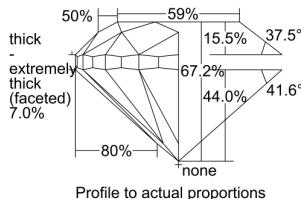

GIA®

FACSIMILE

GIA REPORT 2175715542

Verify this report at gia.edu

GIA DIAMOND DOSSIER®

July 01, 2016
GIA Report Number 2175715542
Shape and Cutting Style ..... Round Brilliant
Measurements ..... 5.04 - 5.16 x 3.43 mm

GRADING RESULTS

Carat Weight ..... 0.58 carat
Color Grade ..... G
Clarity Grade S11
Cut Grade ..... Fair

ADDITIONAL GRADING INFORMATION

Polish ..... Good
Symmetry ..... Fair
Fluorescence ..... None
Clarity Characteristics ..... Feather
Inscription(s): GIA 2175715542

PROPORTIONS

Profile to actual proportions

GRADING SCALES

GIA COLOR SCALE

COLORLESS	D
	E
	F
	G
	H
	I
	J
NEAR COLORLESS	K
	L
Faint	M
	N
	O
	P
Very Light	Q
	R
	S
	T
	U
	V
Light	W
	X
	Y
	Z

GIA CLARITY SCALE

FLAWLESS	VERY VERY SLIGHTLY INCLUDED	VVS₁	VVS₂	VS₁	VS₂	S1₁	S1₂	I₁	I₂	I₃	
											VERY SLIGHTLY INCLUDED
INTERNALLY FLAWLESS											

GIA CUT SCALE

EXCELLENT
VERY GOOD
GOOD
FAIR
POOR