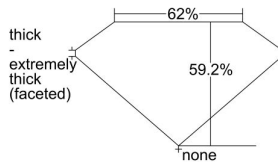

GIA®

FACSIMILE

GIA REPORT 7226906725

Verify this report at gia.edu

GIA DIAMOND DOSSIER®

June 16, 2016
GIA Report Number 7226906725
Shape and Cutting Style ..... Heart Brilliant
Measurements ..... 4.12 x 4.87 x 2.88 mm

GRADING RESULTS

Carat Weight ..... 0.36 carat
Color Grade ..... D
Clarity Grade VS1

ADDITIONAL GRADING INFORMATION

Polish ..... Very Good
Symmetry ..... Very Good
Fluorescence ..... None
Clarity Characteristics ..... Feather, Pinpoint, Cloud
Inscription(s): GIA 7226906725

PROPORTIONS

Profile not to actual proportions

GRADING SCALES

GIA COLOR SCALE		GIA CLARITY SCALE			
COLORLESS	D	VERY VERY SLIGHTLY INCLUDED	FLAWLESS		
	E		INTERNALLY FLAWLESS		
	F	VERY SLIGHTLY INCLUDED	VS₁		
	G		VS₂		
	H		VS₁		
	NEAR COLORLESS	I	SLIGHTLY INCLUDED	VS₂	
		J		SI₁	
		FAINT	K	INCLUDED	SI₂
			L		I₁
			M		I₂
N			I₃		
VERY LIGHT	O	LIGHT			
	P				
	Q				
	R				
	S				
	T				
LIGHT	U				
	V				
	W				
	X				
Y					
Z