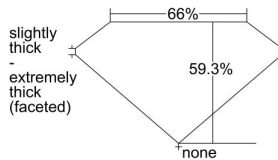

GIA®

FACSIMILE

GIA REPORT 2224905973

Verify this report at gia.edu

GIA DIAMOND DOSSIER®

June 14, 2016
GIA Report Number 2224905973
Shape and Cutting Style ..... Heart Brilliant
Measurements ..... 4.06 x 4.79 x 2.84 mm

GRADING RESULTS

Carat Weight ..... 0.35 carat
Color Grade ..... D
Clarity Grade VS1

ADDITIONAL GRADING INFORMATION

Polish ..... Excellent
Symmetry ..... Very Good
Fluorescence ..... None
Clarity Characteristics ..... Crystal
Inscription(s): GIA 2224905973

PROPORTIONS

Profile not to actual proportions

GRADING SCALES

GIA COLOR SCALE		GIA CLARITY SCALE		
COLORLESS	D	VERY VERY SLIGHTLY INCLUDED	FLAWLESS	
	E		INTERNALLY FLAWLESS	
	F		VS₁	
	G		VS₂	
	NEAR COLORLESS	H	VERY SLIGHTLY INCLUDED	VS₁
		I		VS₂
		J	SLIGHTLY INCLUDED	SI₁
		K		SI₂
	FAINT	L	INCLUDED	I₁
		M		I₂
N		I₃		
O				
VERT LIGHT		P		
		Q		
		R		
		S		
LIGHT	T			
	U			
	V			
	W			
	X			
	Y			
	Z