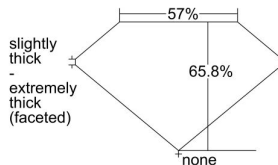

GIA®

FACSIMILE

GIA REPORT 7221905910

Verify this report at gia.edu

GIA DIAMOND DOSSIER®

June 15, 2016
GIA Report Number 7221905910
Shape and Cutting Style ..... Heart Brilliant
Measurements ..... 4.14 x 4.19 x 2.76 mm

GRADING RESULTS

Carat Weight ..... 0.30 carat
Color Grade ..... G
Clarity Grade VS2

ADDITIONAL GRADING INFORMATION

Polish ..... Very Good
Symmetry ..... Very Good
Fluorescence ..... None
Clarity Characteristics ..... Cloud, Cavity, Feather
Inscription(s): GIA 7221905910

PROPORTIONS

Profile not to actual proportions

GRADING SCALES

GIA COLOR SCALE		GIA CLARITY SCALE			
COLORLESS	D	VERY VERY SLIGHTLY INCLUDED	FLAWLESS		
	E		INTERNALLY FLAWLESS		
	F	VERY SLIGHTLY INCLUDED	VVS₁		
	G		VVS₂		
	NEAR COLORLESS	H	SLIGHTLY INCLUDED	VS₁	
		I		VS₂	
		FAINT	J	INCLUDED	I₁
			K		I₂
	L		I₃		
	VERT LIGHT		M	NOT LISTED	
N					
O					
P					
Q					
R					
LIGHT	S				
	T				
	U				
	V				
	W				
	X				
Y					
Z