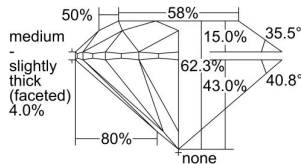

GIA®

FACSIMILE

GIA REPORT 6231179696

Verify this report at gia.edu

GIA DIAMOND DOSSIER®

July 12, 2016
GIA Report Number 6231179696
Shape and Cutting Style ..... Round Brilliant
Measurements ..... 5.80 - 5.82 x 3.62 mm

GRADING RESULTS

Carat Weight ..... 0.75 carat
Color Grade ..... E
Clarity Grade S11
Cut Grade ..... Excellent

ADDITIONAL GRADING INFORMATION

Polish ..... Excellent
Symmetry ..... Excellent
Fluorescence ..... None
Clarity Characteristics..... Crystal, Cloud, Feather, Knot
Inspection(s): GIA 6231179696

PROPORTIONS

Profile to actual proportions

GRADING SCALES

GIA COLOR SCALE	GIA CLARITY SCALE	GIA CUT SCALE	
D	FLAWLESS	EXCELLENT	
E	INTERNALLY FLAWLESS		
F		VVS₁	VERY GOOD
G	VVS₂		
H	VS₁	GOOD	
I	VS₂		
J	S1₁	FAIR	
K	S1₂		
L	I₁	POOR	
M	I₂		
N	I₃		
O			
P			
Q			
R			
S			
T			
U			
V			
W			
X			
Y			
Z