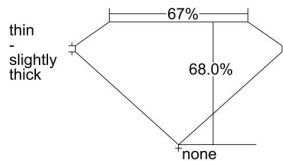

GIA®

FACSIMILE

GIA REPORT 6222807069

Verify this report at gia.edu

GIA DIAMOND DOSSIER®

June 08, 2016
GIA Report Number 6222807069
Shape and Cutting Style ..... **Cut-Cornered Rectangular Modified Brilliant**
Measurements ..... 5.95 x 4.82 x 3.28 mm

GRADING RESULTS

Carat Weight ..... 0.76 carat
Color Grade ..... D
Clarity Grade S11

ADDITIONAL GRADING INFORMATION

Polish ..... Excellent
Symmetry ..... Very Good
Fluorescence ..... Faint
Clarity Characteristics ..... Crystal
Inscription(s): GIA 6222807069

PROPORTIONS

Profile not to actual proportions

GRADING SCALES

GIA COLOR SCALE		GIA CLARITY SCALE			
COLORLESS	D	VERY VERY SLIGHTLY INCLUDED	FLAWLESS		
	E		INTERNALLY FLAWLESS		
	F	VERY SLIGHTLY INCLUDED	VVS₁		
	G		VVS₂		
	H		VS₁		
	NEAR COLORLESS	I	SLIGHTLY INCLUDED	VS₂	
		J		S1₁	
		FAINT	K	INCLUDED	S1₂
			L		I₁
			M		I₂
VERT LIGHT	N	LIGHT	I₃		
	O				
	P				
	Q				
	R				
	S