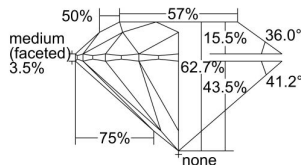

GIA®

FACSIMILE

GIA REPORT 2228541351

Verify this report at gia.edu

GIA DIAMOND DOSSIER®

May 10, 2016
GIA Report Number 2228541351
Shape and Cutting Style ..... Round Brilliant
Measurements ..... 5.94 - 5.98 x 3.74 mm

GRADING RESULTS

Carat Weight ..... 0.81 carat
Color Grade ..... G
Clarity Grade VVS2
Cut Grade ..... Excellent

ADDITIONAL GRADING INFORMATION

Polish ..... Excellent
Symmetry ..... Excellent
Fluorescence ..... None
Clarity Characteristics ..... Cloud, Pinpoint
Inscription(s): GIA 2228541351

PROPORTIONS

Profile to actual proportions

GRADING SCALES

GIA COLOR SCALE

COLORLESS	D
	E
	F
	G
	H
	I
NEAR COLORLESS	J
	K
	L
FAIN	M
	N
	O
	P
	Q
VERY LIGHT	R
	S
	T
	U
	V
	W
	X
	Y
LIGHT	Z

GIA CLARITY SCALE

FLAWLESS	INTERNAL FLAWLESS	
		EXCELLENT
VERY VERY SLIGHTLY INCLUDED	VVS₁	VERY GOOD
VERY SLIGHTLY INCLUDED	VVS₂	
SLIGHTLY INCLUDED	VS₁	GOOD
	VS₂	
INCLUDED	SI₁	FAIR
	SI₂	
INCLUDED	I₁	POOR
	I₂	
	I₃