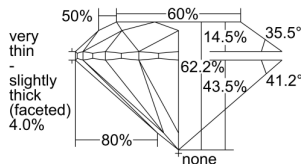

GIA®

FACSIMILE

GIA REPORT 7221529806

Verify this report at gia.edu

GIA DIAMOND DOSSIER®

May 06, 2016
GIA Report Number 7221529806
Shape and Cutting Style ..... Round Brilliant
Measurements ..... 6.14 - 6.16 x 3.82 mm

GRADING RESULTS

Carat Weight ..... 0.90 carat
Color Grade ..... H
Clarity Grade S11
Cut Grade ..... Very Good

ADDITIONAL GRADING INFORMATION

Polish ..... Excellent
Symmetry ..... Excellent
Fluorescence ..... None
Clarity Characteristics ..... Feather, Crystal
Inscription(s): GIA 7221529806

PROPORTIONS

Profile to actual proportions