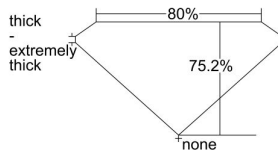

GIA®

FACSIMILE

GIA REPORT 1172722446

Verify this report at gia.edu

GIA DIAMOND DOSSIER®

July 11, 2016
GIA Report Number 1172722446
Shape and Cutting Style ..... Square Modified Brilliant
Measurements ..... 4.39 x 4.37 x 3.28 mm

GRADING RESULTS

Carat Weight ..... 0.53 carat
Color Grade ..... J
Clarity Grade VS1

ADDITIONAL GRADING INFORMATION

Polish ..... Very Good
Symmetry ..... Good
Fluorescence ..... None
Clarity Characteristics..... Crystal, Needle, Pinpoint
Inscription(s): GIA 1172722446

PROPORTIONS

Profile not to actual proportions

GRADING SCALES

GIA COLOR SCALE		GIA CLARITY SCALE			
COLORLESS	D	VERY VERY SLIGHTLY INCLUDED	FLAWLESS		
	E		INTERNALLY FLAWLESS		
	F	VERY SLIGHTLY INCLUDED	VVS₁		
	G		VVS₂		
	H		VS₁		
	NEAR COLORLESS	I	SLIGHTLY INCLUDED	VS₂	
		J		SI₁	
		FAINT	K	INCLUDED	SI₂
			L		I₁
			M		I₂
VERT LIGHT	N	LIGHT	I₃		
	O				
	P				
	Q				
	R				
	S