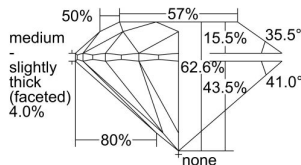

GIA®

FACSIMILE

GIA REPORT 6221799154

Verify this report at gia.edu

GIA DIAMOND DOSSIER®

June 03, 2016
GIA Report Number 6221799154
Shape and Cutting Style ..... Round Brilliant
Measurements ..... 5.07 - 5.10 x 3.18 mm

GRADING RESULTS

Carat Weight ..... 0.50 carat
Color Grade ..... H
Clarity Grade VS1
Cut Grade ..... Excellent

ADDITIONAL GRADING INFORMATION

Polish ..... Very Good
Symmetry ..... Excellent
Fluorescence ..... None
Clarity Characteristics..... Crystal, Feather, Cloud, Pinpoint
Inspection(s): GIA 6221799154

PROPORTIONS

Profile to actual proportions

GRADING SCALES

GIA COLOR SCALE

COLORESS	D
	E
	F
	G
	H
	I
	J
NEAR COLORESS	K
	L
FANIT	M
	N
	O
	P
VERY LIGHT	R
	S
	T
	U
	V
	W
	X
	Y
LIGHT	Z

GIA CLARITY SCALE

VERY VERY SLIGHTLY INCLUDED	FLAWLESS
	INTERNALLY FLAWLESS
VERY SLIGHTLY INCLUDED	VVS₁
	VVS₂
SLIGHTLY INCLUDED	VS₁
	VS₂
INCLUDED	SI₁
	SI₂
	I₁
	I₂
	I₃

GIA CUT SCALE

EXCELLENT
VERY GOOD
GOOD
FAIR
POOR